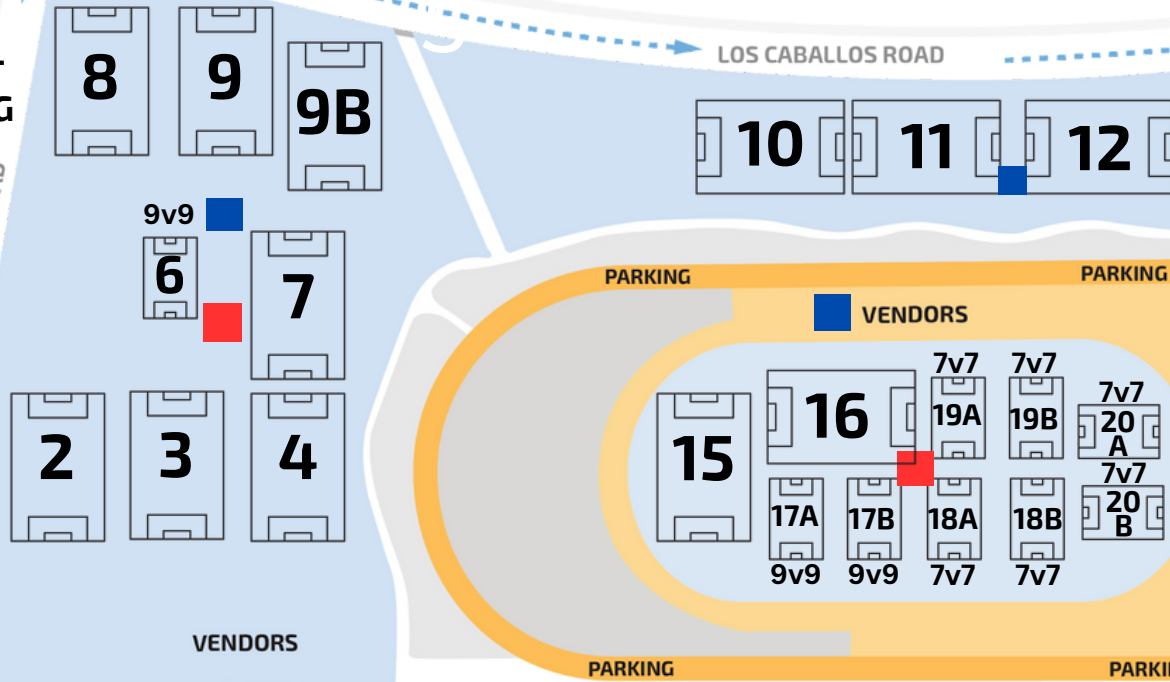

# FIELD MAP

GALWAY DOWNS SOCCER COMPLEX, 38801 LOS CORRALITOS RD, TEMECULA, CA 92592

GO STRAIGHT FOR  
FIELDS 8-20 PARKING

NO STOPPING, NO STANDING, NO DROP OFFS ON LOS CABALLOS ROAD

FIELDS 10-20  
PARKING ENTRY

FIELDS 1-7  
TURN RIGHT  
FOR PARKING

NO STOPPING, NO STANDING, NO DROP OFFS ON LOS CORRALITOS ROAD

LOS CORRALITOS ROAD

LOS CABALLOS ROAD

■ Check-in  
■ Medical